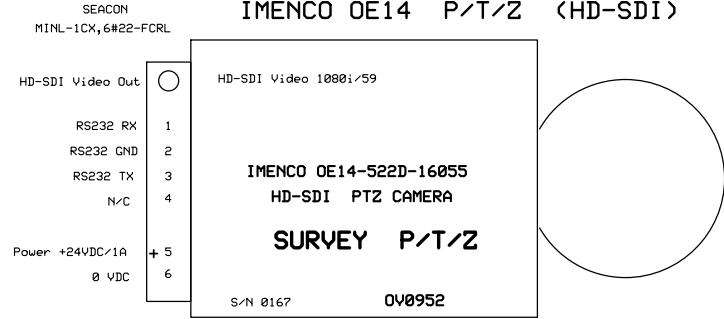

Panasonic WY-CW314L Color Camera (PAL)

IMENCO OE14 P/T/Z (HD-SDI)

CABLE
MINL-1CX,6#22

Looking into face of Cable connector

BULKHEAD CONNECTOR
MINL-1CX,6#22-FCRL

Looking into face of Bulkhead connector

FCB X20D (NTSC)