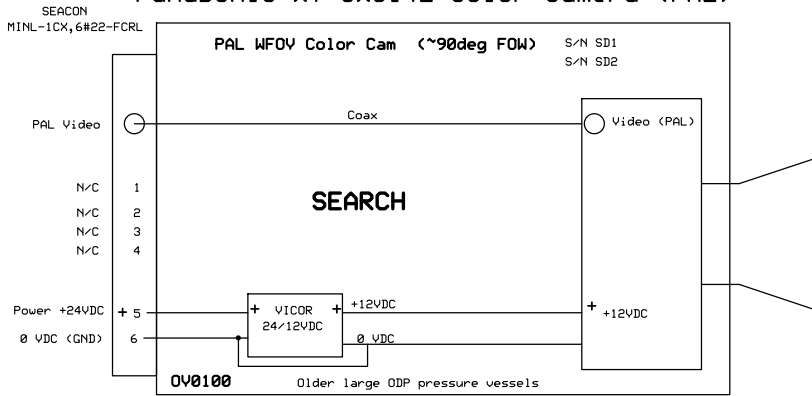

Panasonic WY-CW314L Color Camera (PAL)

IMENCO OE14 P/T/Z (HD-SDI)

CABLE
MINL-1CX,6#22

Looking into face of Cable connector

BULKHEAD CONNECTOR
MINL-1CX,6#22-FCRL

Looking into face of Bulkhead connector

FCB X20D (NTSC)