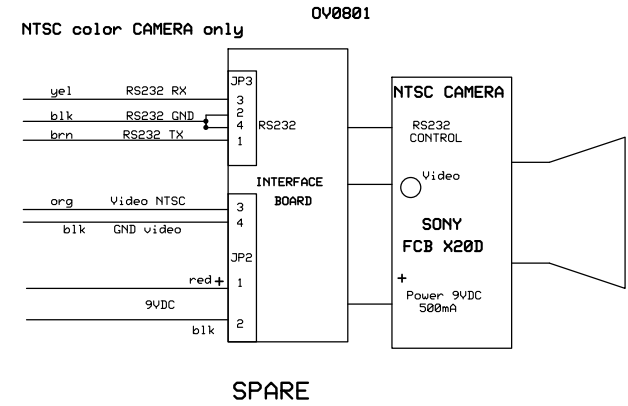

Panasonic WY-CW314L Color Camera (PAL)

IMENCO OE14 P/T/Z (HD-SDI)

CABLE
MINL-1CX,6#22

Looking into face of Cable connector

BULKHEAD CONNECTOR
MINL-1CX,6#22-FCRL

Looking into face of Bulkhead connector

FCB X20D (NTSC)