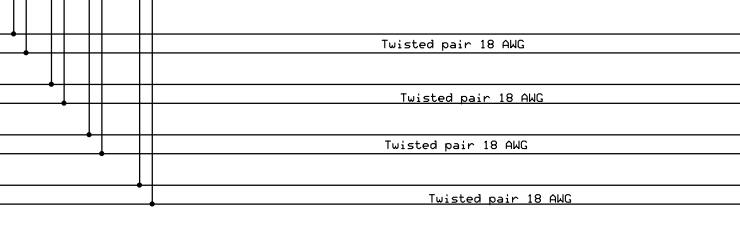

Faceview of socket connector Faceview of pin connector

Burton 1608
Male

Burton 1508
Female

Burton 1508
Female

COLOR: ORANGE
USE: P/T & LED(P/T)

IODP		
CABLE U/W Y		
Meiring	Page 18 032020	0V0849