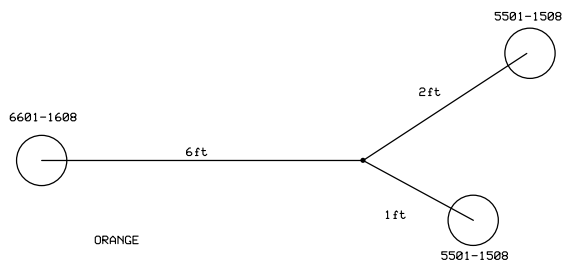

Faceview of socket connector Faceview of pin connector

Burton 1608
Male

Burton 1508
Female

Burton 1508
Female

COLOR: ORANGE
USE: P/T & LED(P/T)

IODP		
CABLE U/W Y		
Meiring	Page 18 032020	0V0849