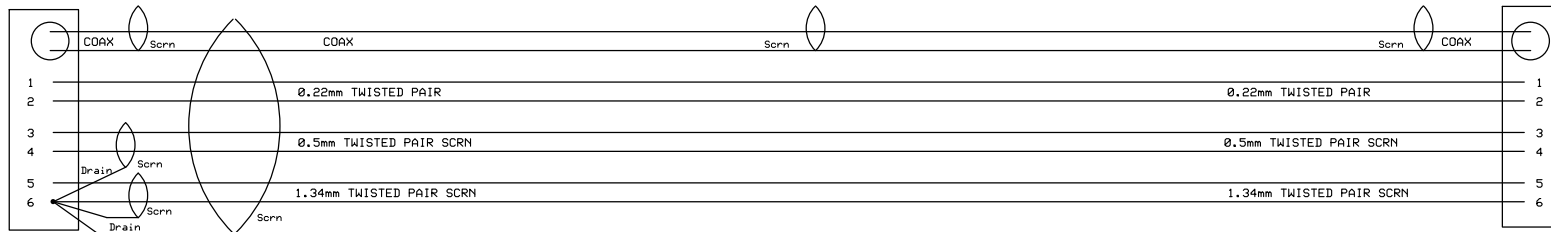

MINL-1CX, 6#22-CCPL

MINL-1CX, 6#22-CCPL

MINL-1CX, 6#22-CCPL

LOOKING INTO FACE OF cable CONNECTOR

MINL-1CX, 6#22-CCPL

MINL-1CX, 6#22-CCPL

COAXIAL CONNECTOR

COAXIAL CONNECTOR

USE: HD CAMERA

IODP		
CABLE U/W HD COAX		
Meiring	Page 23	0V0841
	032020	