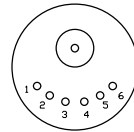

MINL-1CX, 6#22-CCPL

MINL-1CX, 6#22-CCPL

MINL-1CX, 6#22-CCPL

LOOKING INTO FACE OF cable CONNECTOR

MINL-1CX, 6#22-CCPL

MINL-1CX, 6#22-CCPL

COAXIAL CONNECTOR

COAXIAL CONNECTOR

USE: HD CAMERA

IODP		
CABLE U/W HD COAX		
Meiring	Page 23	0V0841
	032020	