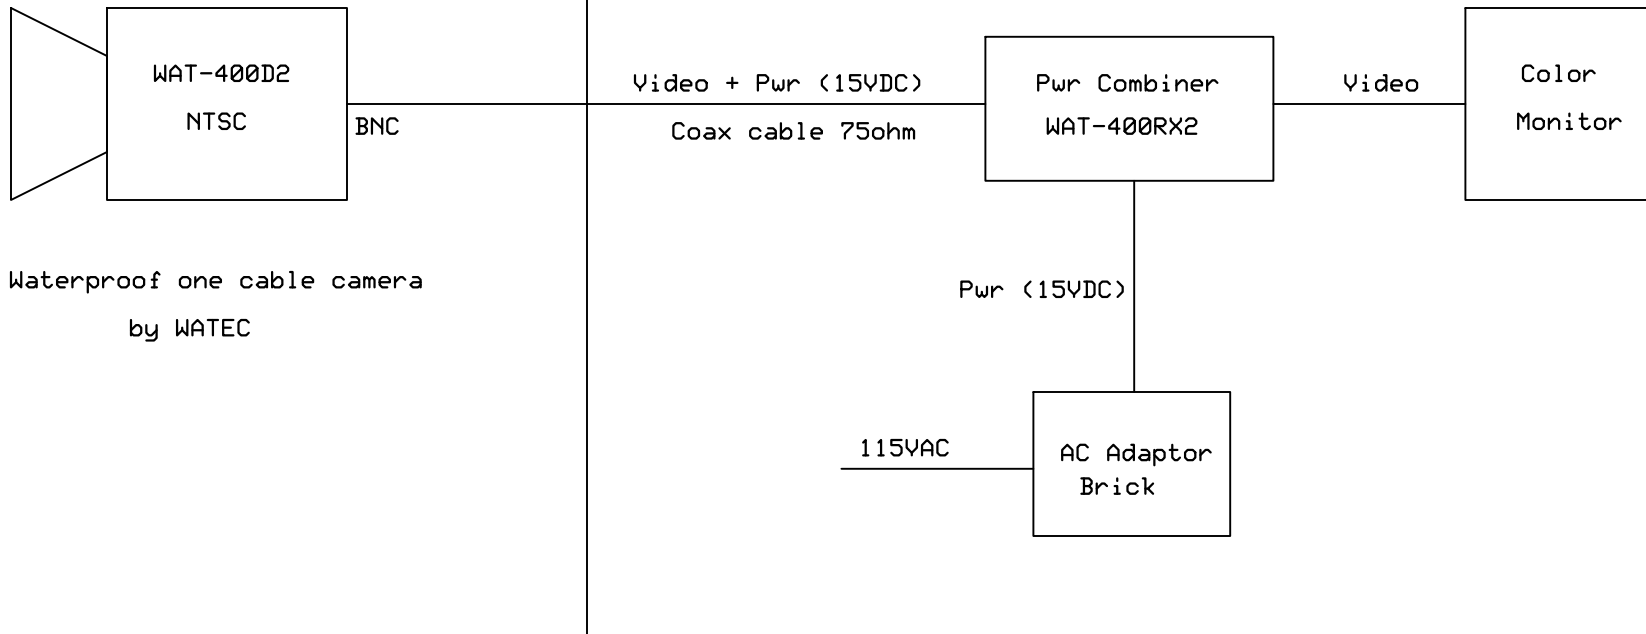

Moonpool area

SubSea-Shop

Waterproof one cable camera
by WATEC

Video + Pwr (15VDC)
Coax cable 75ohm

Pwr Combiner
WAT-400RX2

Video

Color
Monitor

Pwr (15VDC)

115VAC

AC Adaptor
Brick

IODP

YIT Winch CAM.

Meiring

032020

0V0200