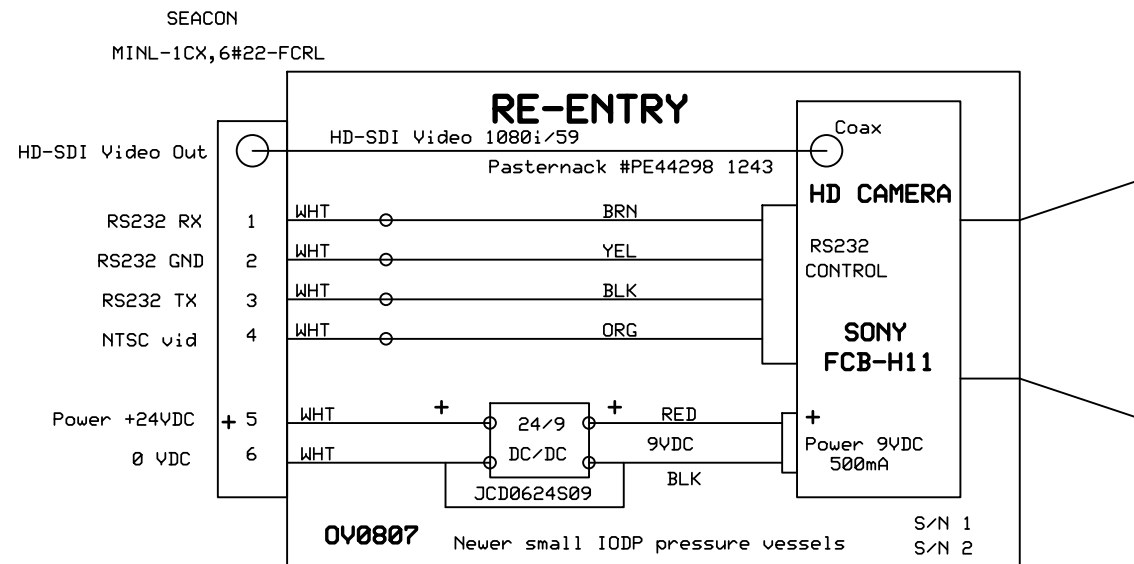

Panasonic WY-CW314L Color Camera (PAL)

CABLE
MINL-1CX,6#22

Looking into face of Cable connector

BULKHEAD CONNECTOR
MINL-1CX,6#22-FCRL

Looking into face of Bulkhead connector

IMENCO OE14 P/T/Z (HD-SDI)

FCB X20D (NTSC)

OV0801

NTSC color CAMERA only

AS BUILT

IODP		
CAMERAS		
MEIRING	032020	Page 17