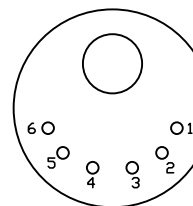

Panasonic WY-CW314L Color Camera (PAL)

CABLE
MINL-1CX,6#22

Looking into face of Cable connector

BULKHEAD CONNECTOR
MINL-1CX,6#22-FCRL

Looking into face of Bulkhead connector

IMENCO OE14 P/T/Z (HD-SDI)

FCB X20D (NTSC)