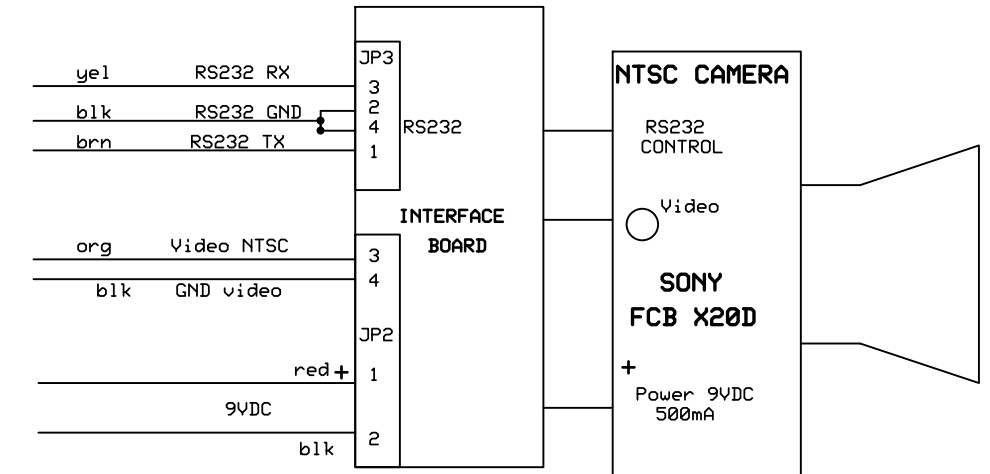

Panasonic WY-CW314L Color Camera (PAL)

CABLE
MINL-1CX,6#22

Looking into face of Cable connector

BULKHEAD CONNECTOR
MINL-1CX,6#22-FCRL

Looking into face of Bulkhead connector

IMENCO OE14 P/T/Z (HD-SDI)

FCB X20D (NTSC)

OV0801

NTSC color CAMERA only

AS BUILT

IODP		
CAMERAS		
MEIRING	032020	Page 17