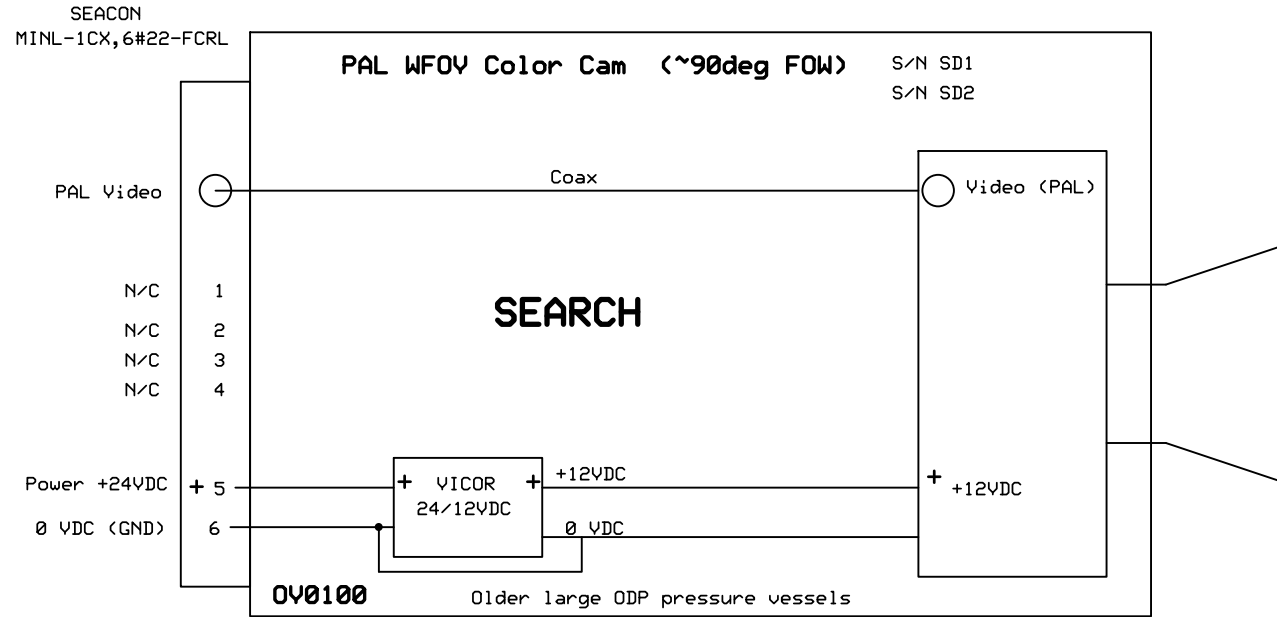

Panasonic WY-CW314L Color Camera (PAL)

CABLE
MINL-1CX,6#22

Looking into face of Cable connector

BULKHEAD CONNECTOR
MINL-1CX,6#22-FCRL

Looking into face of Bulkhead connector

IMENCO OE14 P/T/Z (HD-SDI)

FCB X20D (NTSC)

OV0801

NTSC color CAMERA only

AS BUILT

IODP		
CAMERAS		
MEIRING	032020	Page 17