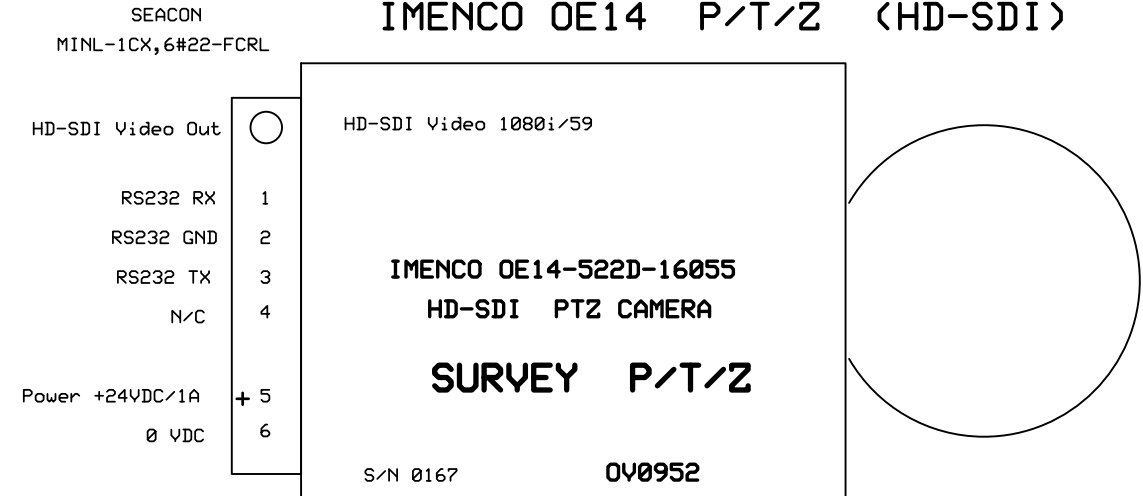

Panasonic WY-CW314L Color Camera (PAL)

CABLE
MINL-1CX,6#22

Looking into face of Cable connector

BULKHEAD CONNECTOR
MINL-1CX,6#22-FCRL

Looking into face of Bulkhead connector

IMENCO OE14 P/T/Z (HD-SDI)

FCB X20D (NTSC)

OV0801

NTSC color CAMERA only

AS BUILT

IODP		
CAMERAS		
MEIRING	032020	Page 17