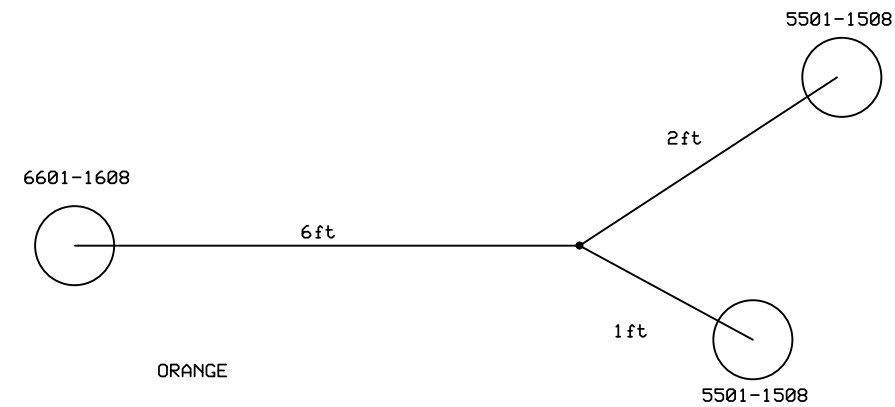

Burton 1508/1608

Faceview of socket connector

Faceview of pin connector

Burton 1608  
Male

Burton 1508  
Female

Burton 1508  
Female

COLOR: ORANGE

USE: P/T & LED(P/T)

IODP		
CABLE U/W Y		
Meiring	Page 18	0V0849
	032020	