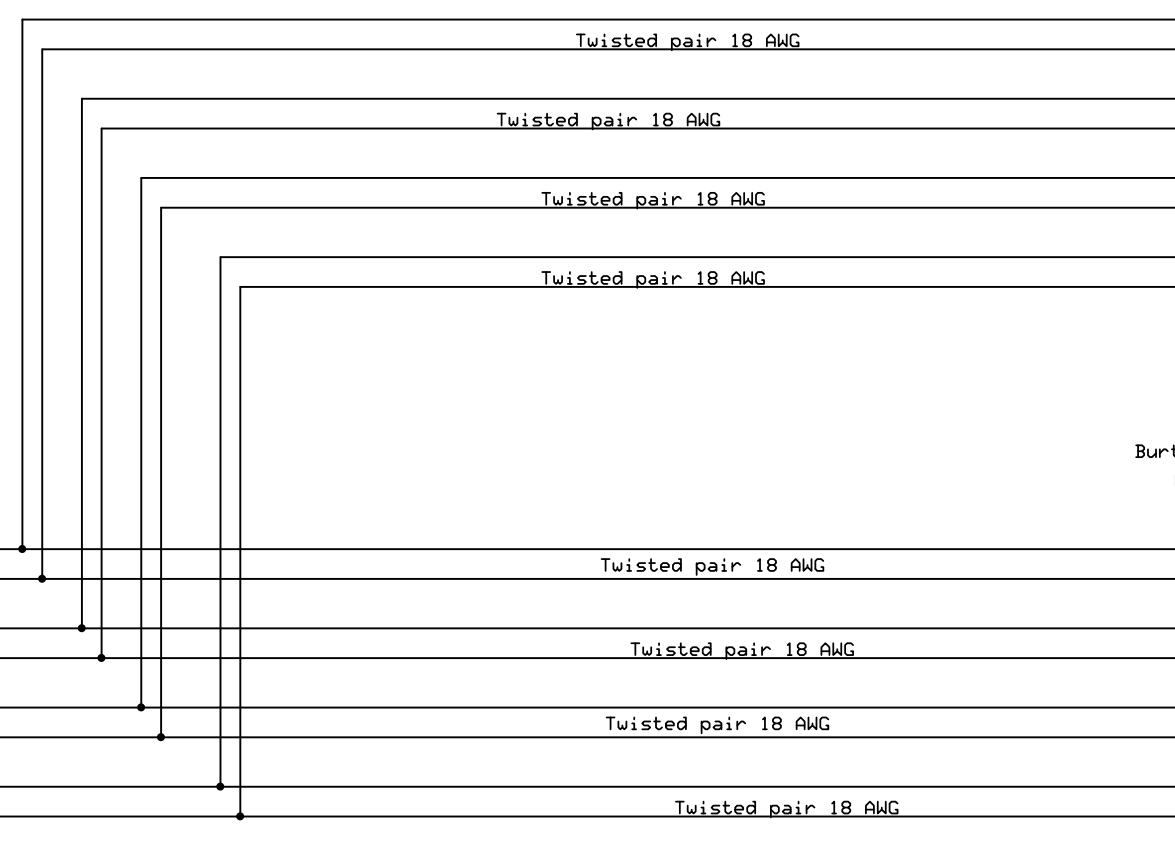

Burton 1508/1608

Faceview of socket connector

Faceview of pin connector

Burton 1608  
Male

Burton 1508  
Female

Burton 1508  
Female

COLOR: ORANGE

USE: P/T & LED(P/T)

IODP		
CABLE U/W Y		
Meiring	Page 18	0V0849
	032020	