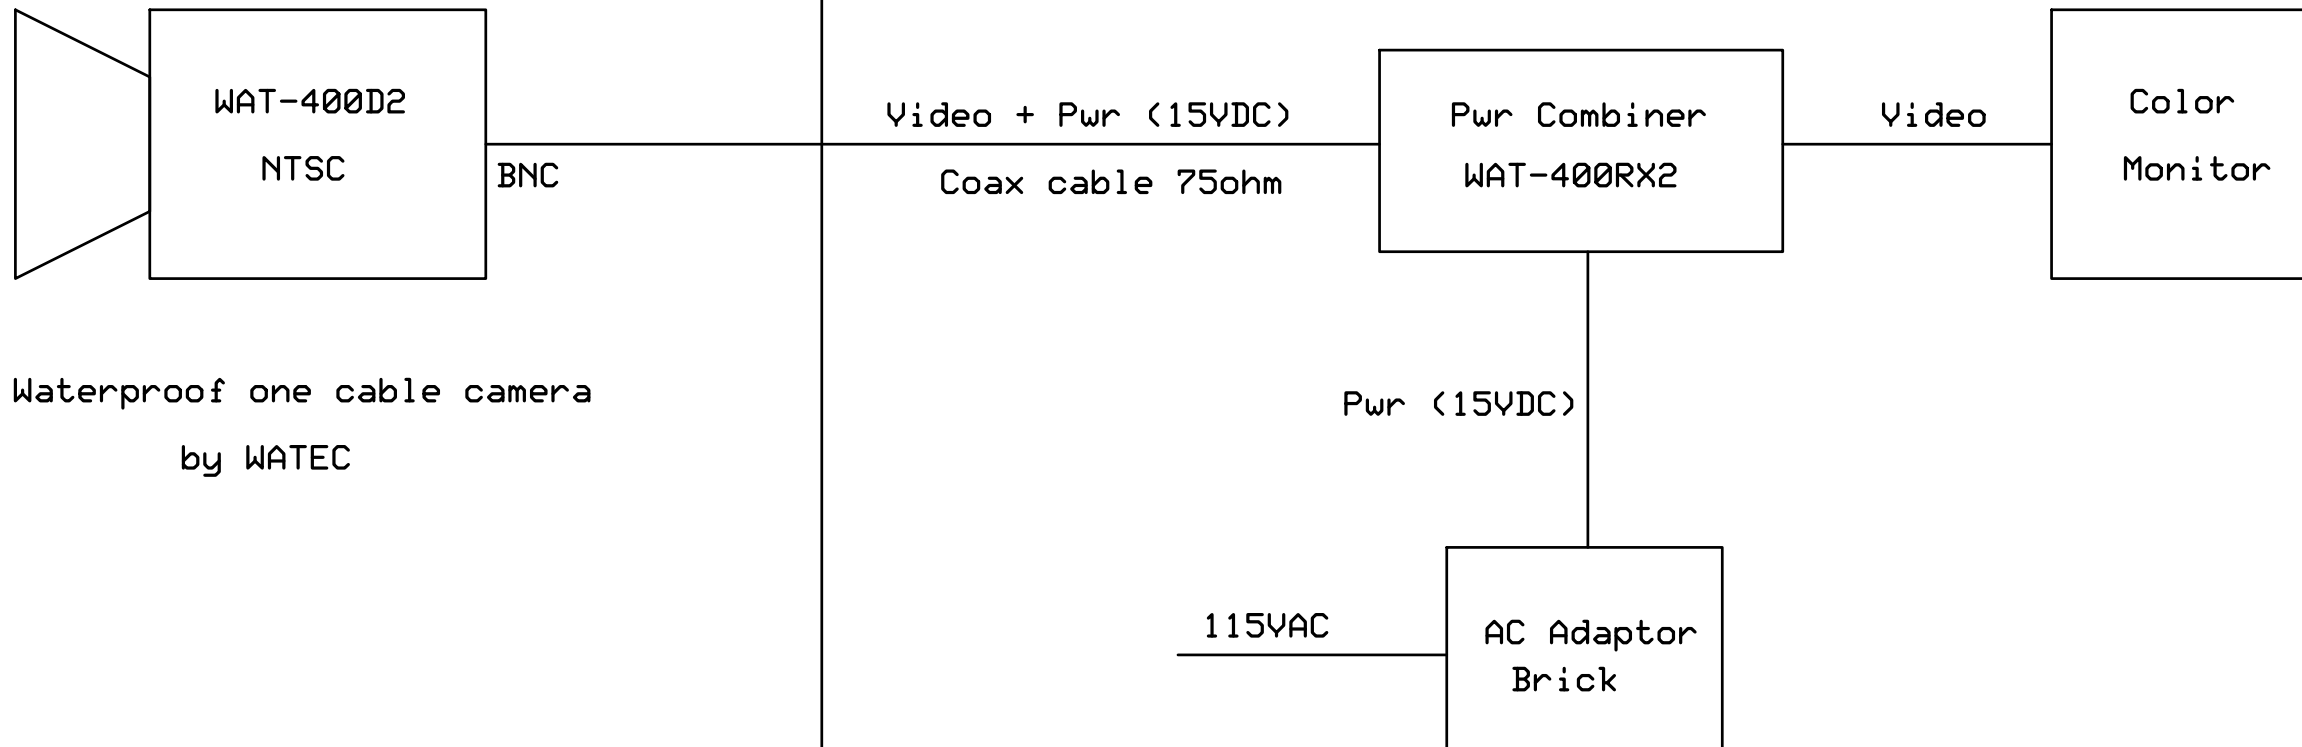

Moonpool area

SubSea-Shop

Waterproof one cable camera
by WATEC

IODP		
VIT Winch CAM.		
Meiring	032020	0V0200