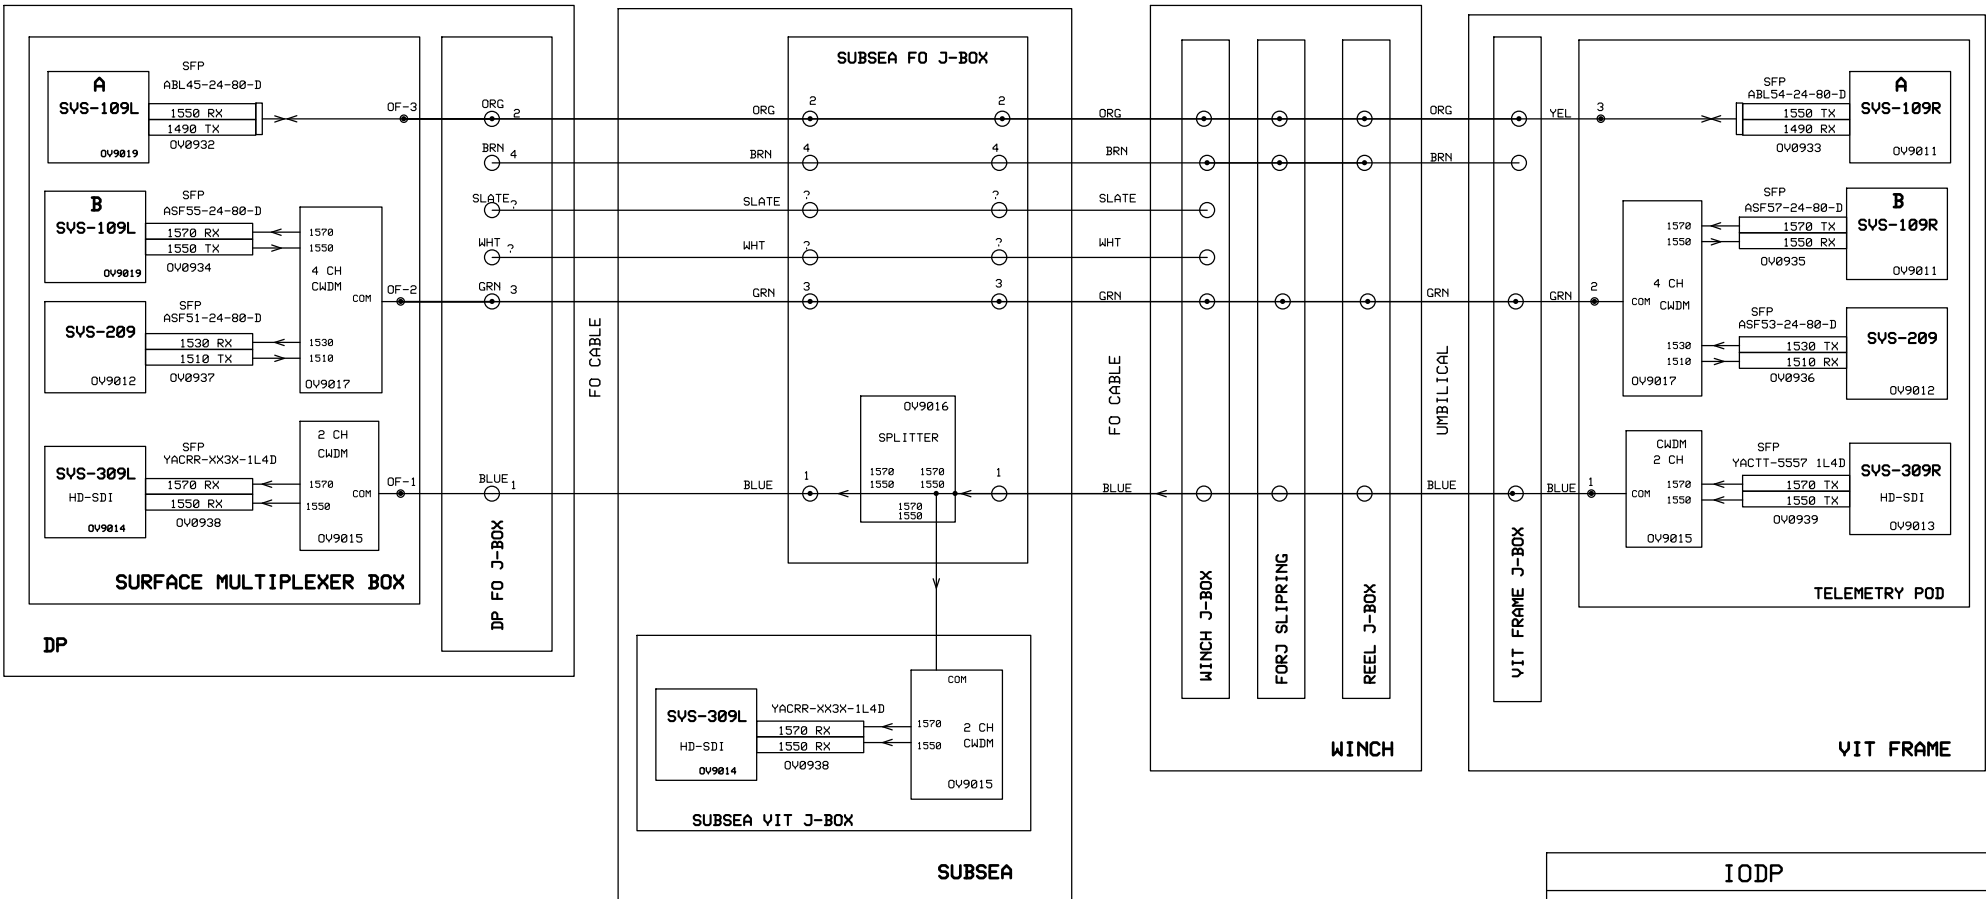

# AS BUILT

SFP		SFP	
LOCAL (SURFACE)		REMOTE (POD)	
ABL45-24-80-D	1000Base-BX-U Tx 1490/Rx 1550 80km DDM	ABL54-24-80-D	1000Base-BX-D Tx 1550/Rx 1490 80km DDM
ASF55-24-80-D	1.25G CWDM 1550nm 80km DDM	ASF57-24-80-D	1.25G CWDM 1570nm 80km DDM
ASF51-24-80-D	1.25G CWDM 1510nm 80km DDM	ASF53-24-80-D	1.25G CWDM 1530nm 80km DDM
YACRR-XX3X-1L4D	3G Video SFP CWDM 40km DDM	YACTT-5557-1L4D	3G Video SFP CWDM 1550/1570nm 40km DDM

IODP		
OPTICAL LINK		
Mearing	032020	Page 7